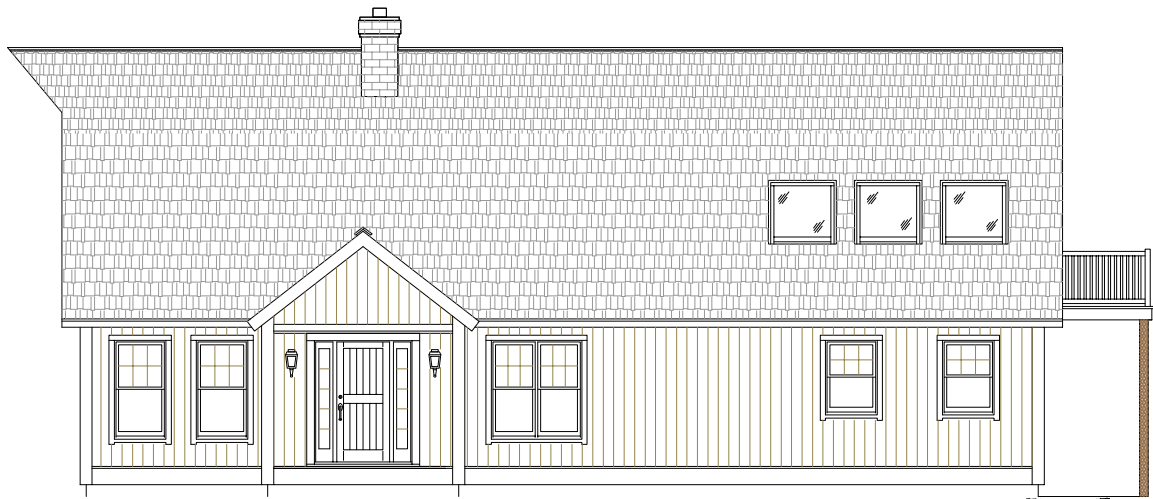

Great Room Side Elevation

www.yankeebarnhomes.com

1-800-258-9786

3331 SF-Contract #01060

©Copyright 2004 by Yankee Barn Homes, Inc.

All rights reserved.

Entry Side Elevation