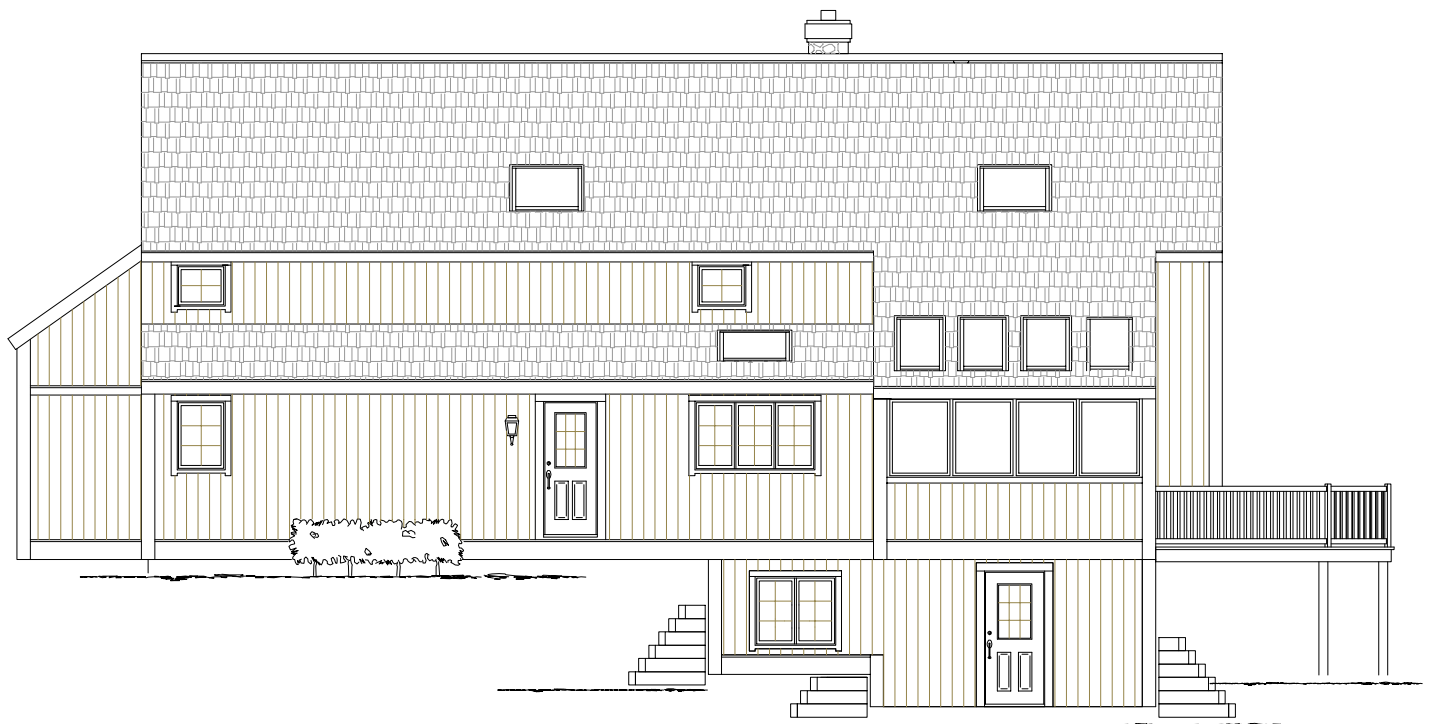

Great Room End Elevation

Kitchen Side Elevation
www.yankeebarnhomes.com

1-800-258-9786

4770 SF - Contract #00118

©Copyright 2003 by Yankee Barn Homes, Inc.

All rights reserved.