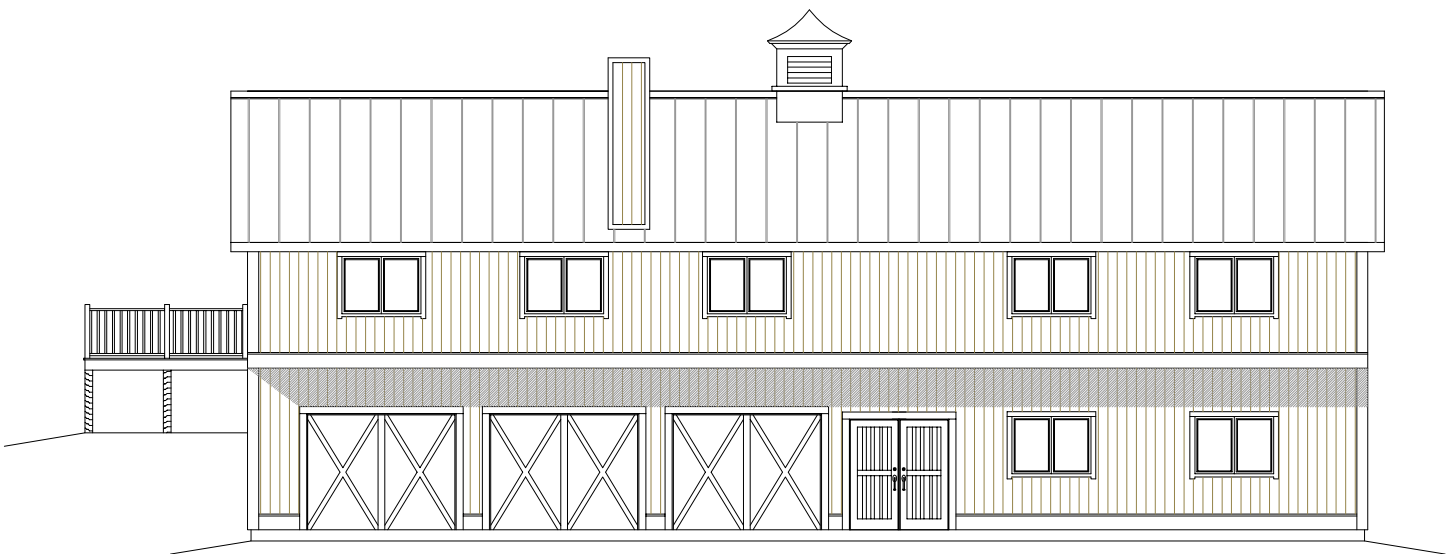

Living Room End Elevation

2579 SF—Contract #00062

©Copyright 2003 by Yankee Barn Homes, Inc.

All rights reserved.

Entry Side Elevation

www.yankeebarnhomes.com

1-800-258-9786