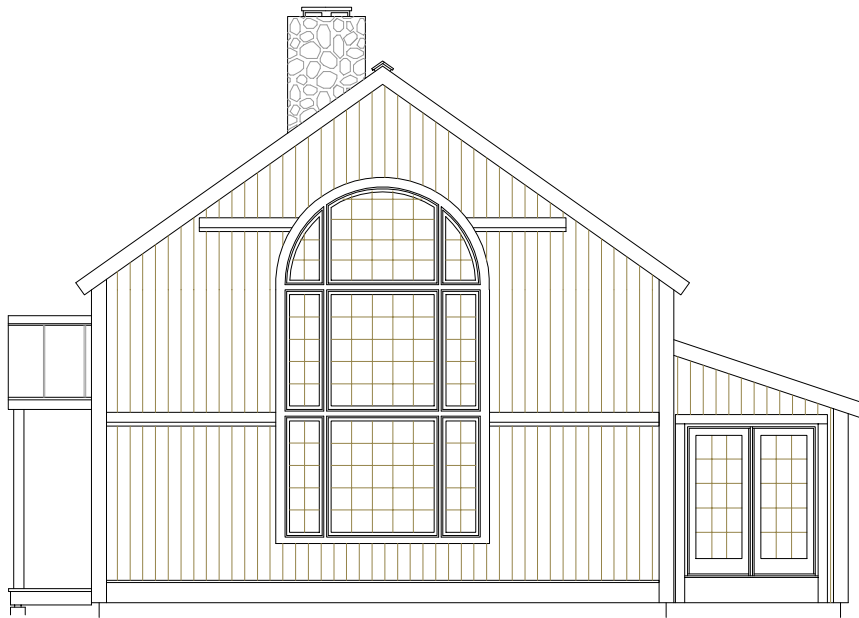

Entry Side Elevation

Living Room End Elevation

[www.yankeebarnhomes.com](http://www.yankeebarnhomes.com)

1-800-258-9786

2454 SF – Contract #00040

©Copyright 2003 by Yankee Barn Homes, Inc.

All rights reserved.